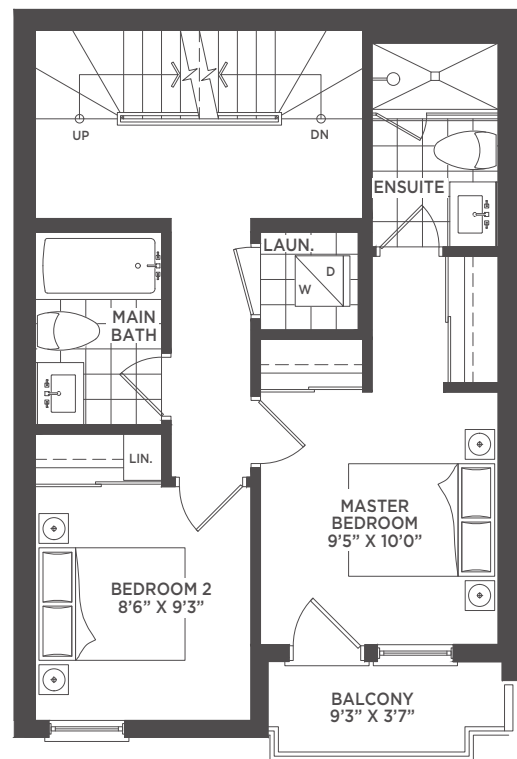

UPPER LEVEL