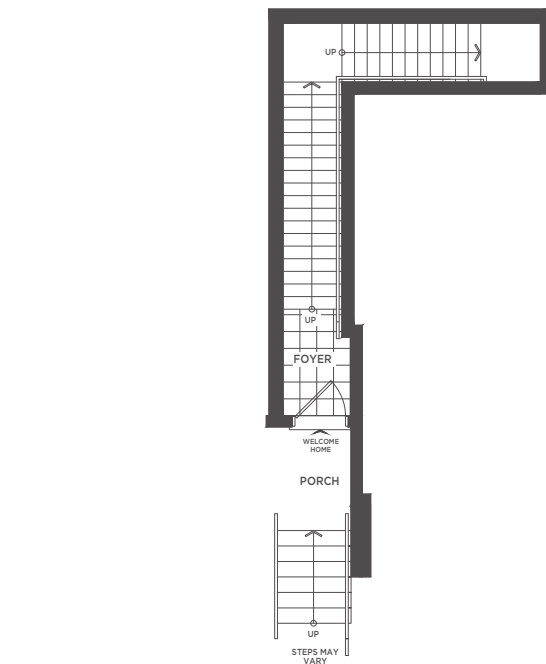

MAIN LEVEL

STANDARD FEATURES

- Soaring 9' Ceilings
- Custom-Designed Soft-Close Cabinetry
- Gleaming Quartz Countertop & Glass Tile Backsplash
- Full 4-Piece Appliance Package
- Spa-Style Rain Showerhead
- Premium Laminate Flooring Throughout
- Sleek Porcelain or Ceramic Tile in All Wet Areas
- Natural Gas BBQ Hookup to Exterior

CUSTOM FINISHES FOR THE VICTORIA 12

- Upgraded Kitchen Cabinetry & Backsplash
- Upgraded Vanity Cabinetry in All Bathrooms
- Quartz Waterfall Kitchen Countertop With 1.5" Edge
- Torlys 7" Rigidwood Firm Premier Vinyl Flooring
- Upgraded Tile Selections & Grout Colour Throughout

ELEGANT CURATED DECOR PACKAGE