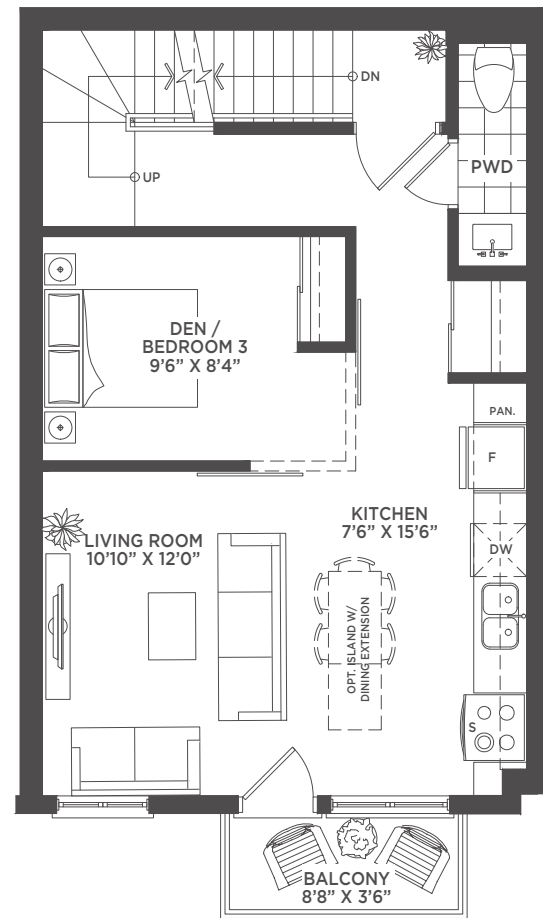

MAIN LEVEL

STANDARD FEATURES

- Soaring 9' Ceilings
- Custom-Designed Soft-Close Cabinetry
- Gleaming Quartz Countertop & Glass Tile Backsplash
- Full 4-Piece Appliance Package
- Spa-Style Rain Showerhead
- Premium Laminate Flooring Throughout
- Sleek Porcelain or Ceramic Tile in All Wet Areas
- Natural Gas BBQ Hookup to Exterior

CUSTOM FINISHES FOR THE VICTORIA 12

- Upgraded Kitchen Cabinetry & Backsplash
- Upgraded Vanity Cabinetry in All Bathrooms
- Quartz Waterfall Kitchen Countertop With 1.5" Edge
- Torlys 7" Rigidwood Firm Premier Vinyl Flooring
- Upgraded Tile Selections & Grout Colour Throughout

ELEGANT CURATED DECOR PACKAGE