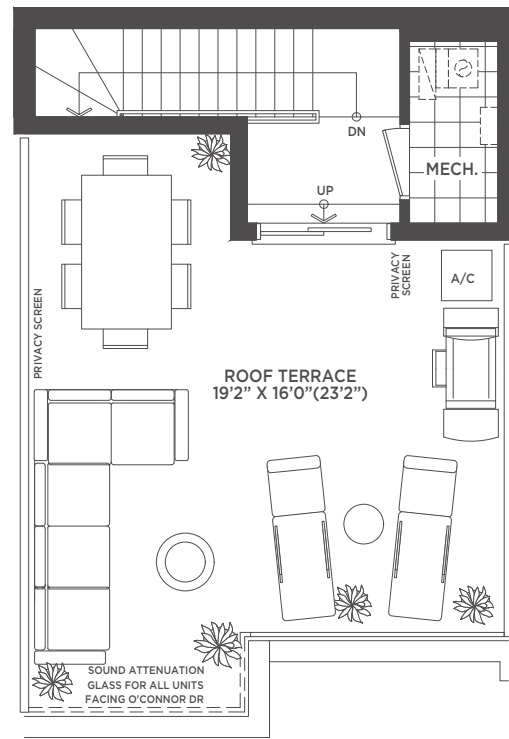

CONTACT US
 INFO@AMSTERDAMTOWNS.COM | 905-286-5270

A M S T E R D A M
 URBAN TOWNHOMES

THE VICTORIA • 8

**3 BEDROOM
 2.5 BATHS**

**1,325 SQ.FT. INTERIOR
 470 SQ.FT. BALCONIES + TERRACE**

MAIN LEVEL

UPPER LEVEL

ROOFTOP LEVEL

STANDARD FEATURES

- Soaring 9' Ceilings
- Custom-Designed Soft-Close Cabinetry
- Gleaming Quartz Countertop & Glass Tile Backsplash
- Full 4-Piece Appliance Package
- Spa-Style Rain Showerhead
- Premium Laminate Flooring Throughout
- Sleek Porcelain or Ceramic Tile in All Wet Areas
- Natural Gas BBQ Hookup to Exterior