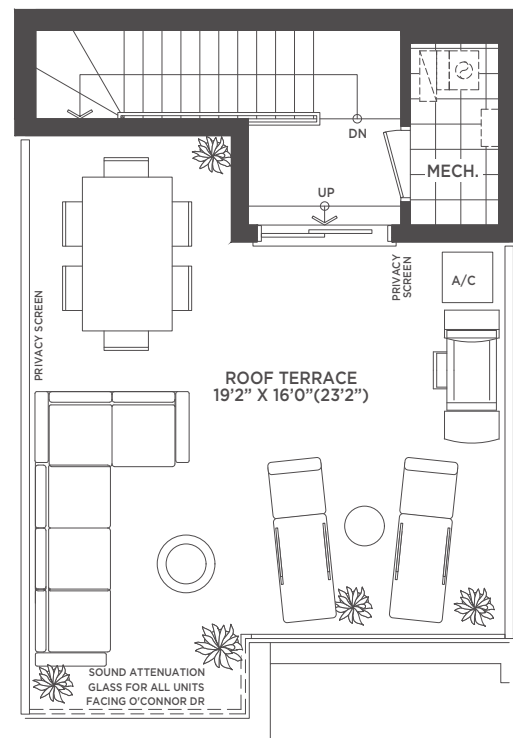

ROOFTOP LEVEL