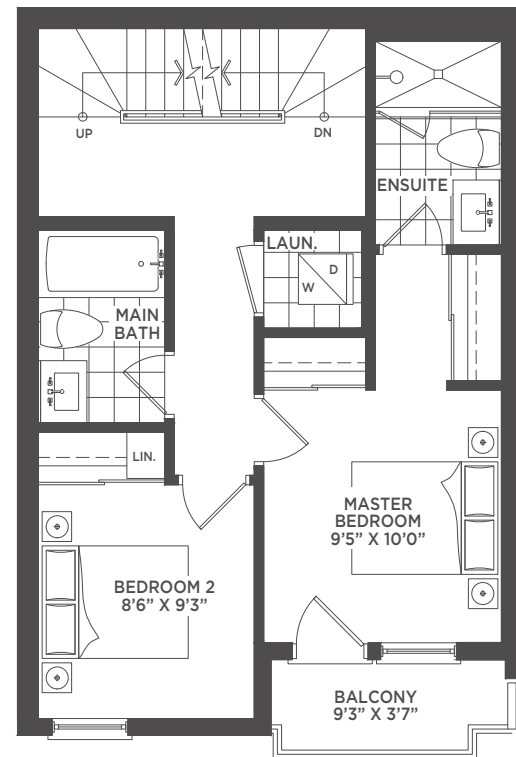

CONTACT US
 INFO@AMSTERDAMTOWNS.COM | 905-286-5270

A M S T E R D A M
 URBAN TOWNHOMES

THE VICTORIA • 8

**3 BEDROOM
 2.5 BATHS**

**1,325 SQ.FT. INTERIOR
 470 SQ.FT. BALCONIES + TERRACE**

MAIN LEVEL

UPPER LEVEL

ROOFTOP LEVEL

STANDARD FEATURES

- Soaring 9' Ceilings
- Custom-Designed Soft-Close Cabinetry
- Gleaming Quartz Countertop & Glass Tile Backsplash
- Full 4-Piece Appliance Package
- Spa-Style Rain Showerhead
- Premium Laminate Flooring Throughout
- Sleek Porcelain or Ceramic Tile in All Wet Areas
- Natural Gas BBQ Hookup to Exterior

CUSTOM FINISHES FOR THE VICTORIA 8

- Upgraded Kitchen Cabinetry & Backsplash
- Upgraded Vanity Cabinetry in All Bathrooms
- Quartz Waterfall Kitchen Countertop With 1.5" Edge
- Torlys 7" Rigidwood Firm Premier Vinyl Flooring
- Upgraded Tile Selections & Grout Colour Throughout
- Frameless Mirror Closet Doors

ELEGANT CURATED DECOR PACKAGE

AMSTERDAM

URBAN TOWNHOMES

CONTACT US
INFO@AMSTERDAMTOWNS.COM | 905-286-5270

THE VICTORIA • 12

3 BEDROOM
2.5 BATHS

1,325 SQ.FT. INTERIOR
470 SQ.FT. BALCONIES + TERRACE

IN2ITION
REALTY BROKERAGE