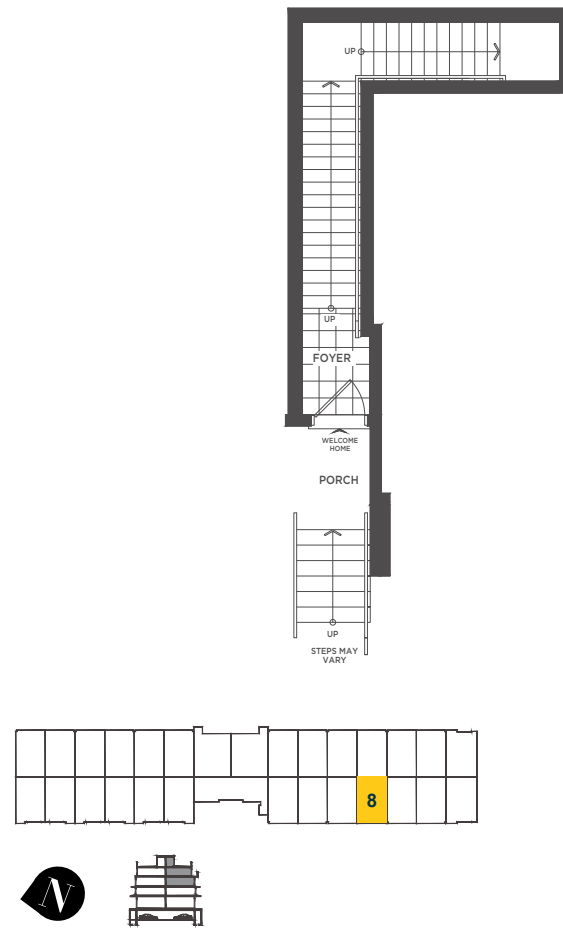

CONTACT US
 INFO@AMSTERDAMTOWNS.COM | 905-286-5270

A M S T E R D A M
 URBAN TOWNHOMES

THE VICTORIA • 8

**3 BEDROOM
 2.5 BATHS**

**1,325 SQ.FT. INTERIOR
 470 SQ.FT. BALCONIES + TERRACE**

MAIN LEVEL

UPPER LEVEL

ROOFTOP LEVEL

STANDARD FEATURES

- Soaring 9' Ceilings
- Custom-Designed Soft-Close Cabinetry
- Gleaming Quartz Countertop & Glass Tile Backsplash
- Full 4-Piece Appliance Package
- Spa-Style Rain Showerhead
- Premium Laminate Flooring Throughout
- Sleek Porcelain or Ceramic Tile in All Wet Areas
- Natural Gas BBQ Hookup to Exterior