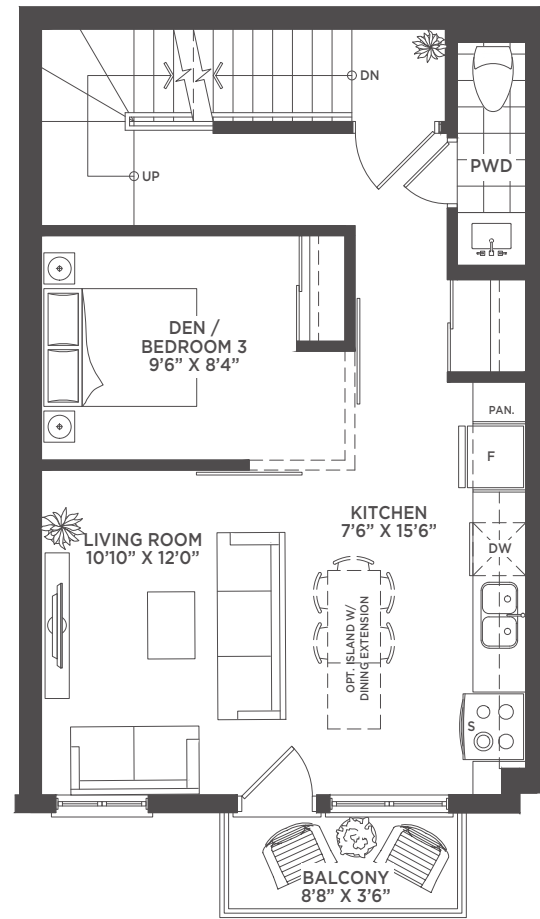

CONTACT US
 INFO@AMSTERDAMTOWNS.COM | 905-286-5270

A M S T E R D A M
 URBAN TOWNHOMES

THE VICTORIA • 8

**3 BEDROOM
 2.5 BATHS**

**1,325 SQ.FT. INTERIOR
 470 SQ.FT. BALCONIES + TERRACE**

MAIN LEVEL

UPPER LEVEL

ROOFTOP LEVEL

STANDARD FEATURES

- Soaring 9' Ceilings
- Custom-Designed Soft-Close Cabinetry
- Gleaming Quartz Countertop & Glass Tile Backsplash
- Full 4-Piece Appliance Package
- Spa-Style Rain Showerhead
- Premium Laminate Flooring Throughout
- Sleek Porcelain or Ceramic Tile in All Wet Areas
- Natural Gas BBQ Hookup to Exterior

CUSTOM FINISHES FOR THE VICTORIA 8

- Upgraded Kitchen Cabinetry & Backsplash
- Upgraded Vanity Cabinetry in All Bathrooms
- Quartz Waterfall Kitchen Countertop With 1.5" Edge
- Torlys 7" Rigidwood Firm Premier Vinyl Flooring
- Upgraded Tile Selections & Grout Colour Throughout
- Frameless Mirror Closet Doors

ELEGANT CURATED DECOR PACKAGE

AMSTERDAM

URBAN TOWNHOMES

CONTACT US
INFO@AMSTERDAMTOWNS.COM | 905-286-5270

THE VICTORIA • 12

3 BEDROOM
2.5 BATHS

1,325 SQ.FT. INTERIOR
470 SQ.FT. BALCONIES + TERRACE

IN2ITION
REALTY BROKERAGE