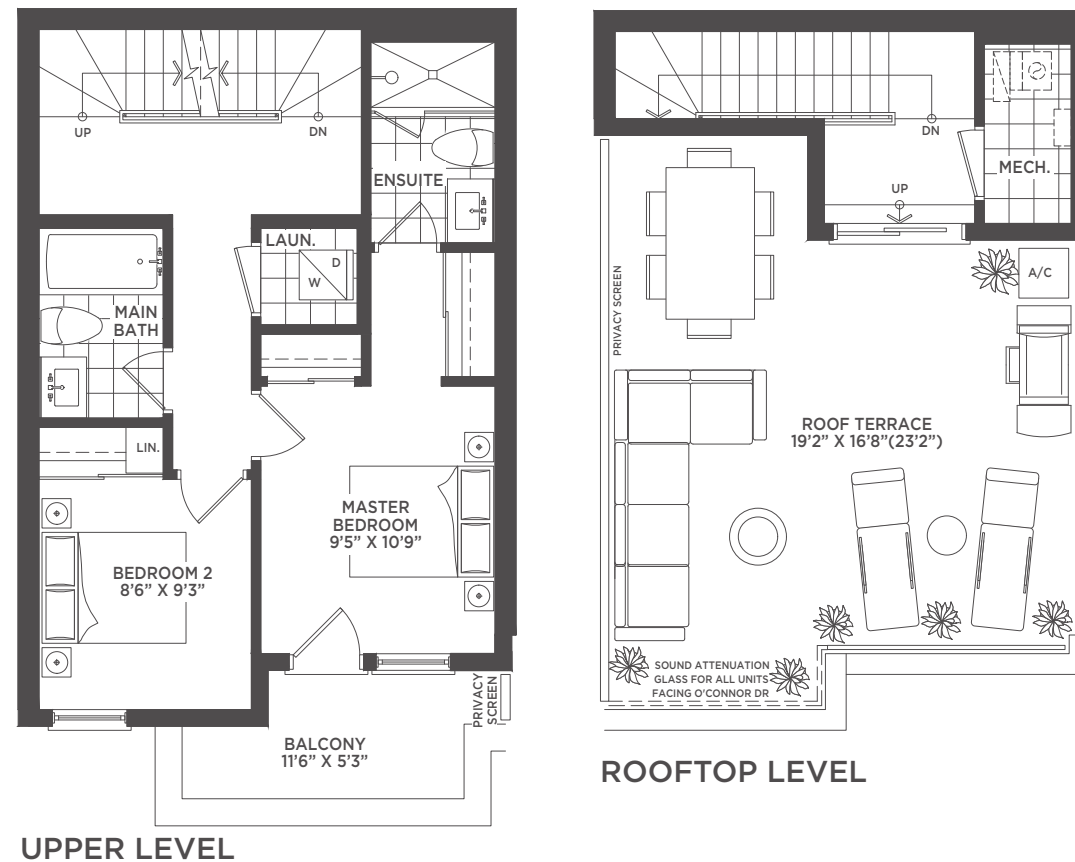

RISE
DEVELOPMENTS

STANDARD FEATURES

- Soaring 9' Ceilings
- Custom-Designed Soft-Close Cabinetry
- Gleaming Quartz Countertop & Glass Tile Backsplash
- Full 4-Piece Appliance Package
- Spa-Style Rain Showerhead
- Premium Laminate Flooring Throughout
- Sleek Porcelain or Ceramic Tile in All Wet Areas
- Natural Gas BBQ Hookup to Exterior

CUSTOM FINISHES FOR THE HOLLAND 21

- Upgraded Kitchen Cabinetry & Backsplash
- Upgraded Primary Ensuite Vanity Cabinetry
- Quartz Waterfall Kitchen Countertop With 1.5" Edge
- Torlys 7" Rigidwood Firm Premier Vinyl Flooring
- Upgraded Tile Selections & Grout Colour Throughout
- Modern Square Profile Railing, Pickets, & Newel Post

ELEGANT CURATED DECOR PACKAGE

MAIN LEVEL

ROOFTOP LEVEL

UPPER LEVEL