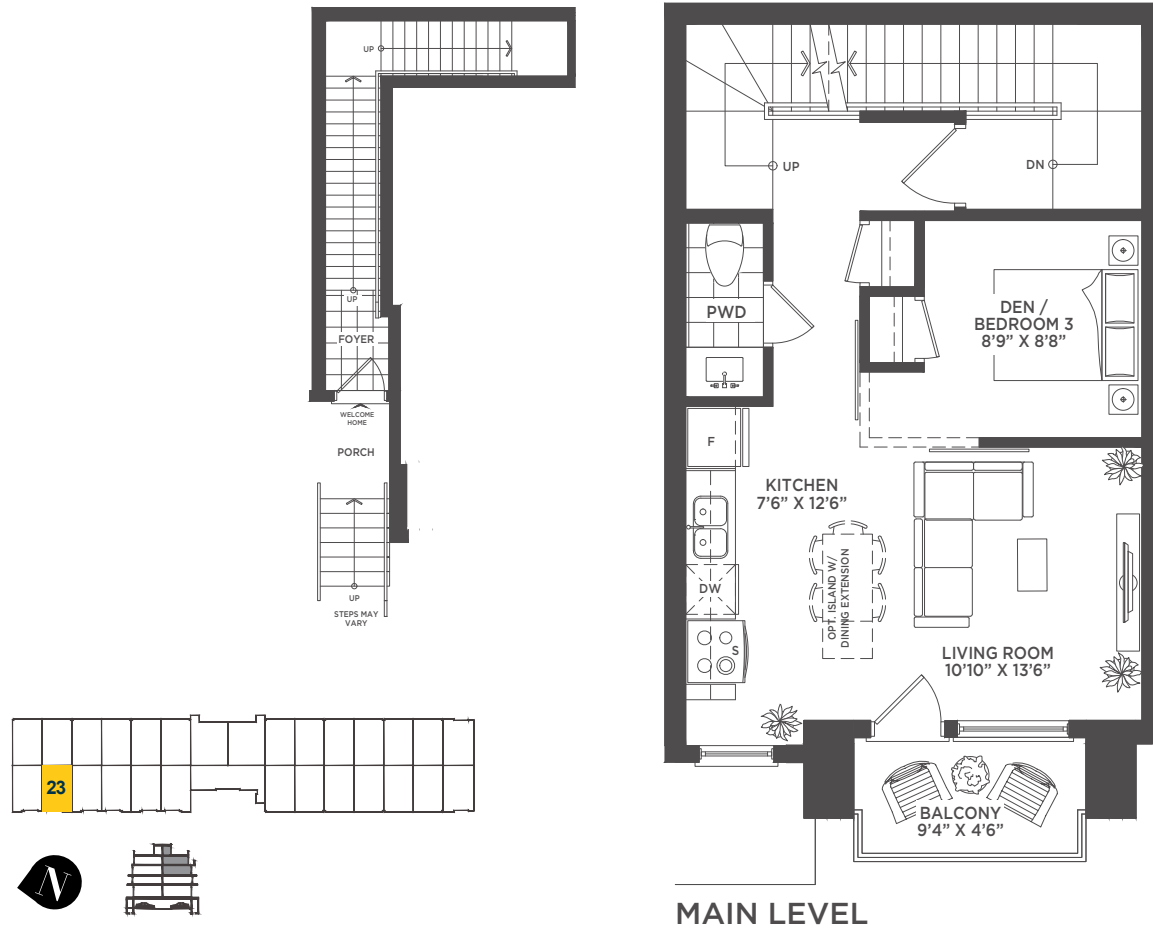

CUSTOM FINISHES FOR THE HOLLAND 21

- Upgraded Kitchen Cabinetry & Backsplash
- Upgraded Primary Ensuite Vanity Cabinetry
- Quartz Waterfall Kitchen Countertop With 1.5" Edge
- Torlys 7" Rigidwood Firm Premier Vinyl Flooring
- Upgraded Tile Selections & Grout Colour Throughout
- Modern Square Profile Railing, Pickets, & Newel Post

3 BEDROOM
2.5 BATHS

1,325 SQ.FT. INTERIOR
470 SQ.FT. BALCONIES + TERRACE

IN2ITION
REALTY BROKERAGE

EXCLUSIVE LISTING BROKERAGE. IN2ITION REALTY INC. BROKERS PROTECTED.
PRICES AND SPECIFICATIONS ARE SUBJECT TO CHANGE WITHOUT NOTICE.
ALL ILLUSTRATIONS ARE ARTIST'S CONCEPT. E. & O.E.

RISE
DEVELOPMENTS

STANDARD FEATURES

- Soaring 9' Ceilings
- Custom-Designed Soft-Close Cabinetry
- Gleaming Quartz Countertop & Glass Tile Backsplash
- Full 4-Piece Appliance Package
- Spa-Style Rain Showerhead
- Premium Laminate Flooring Throughout
- Sleek Porcelain or Ceramic Tile in All Wet Areas
- Natural Gas BBQ Hookup to Exterior

ELEGANT CURATED DECOR PACKAGE

MAIN LEVEL

ROOFTOP LEVEL

UPPER LEVEL