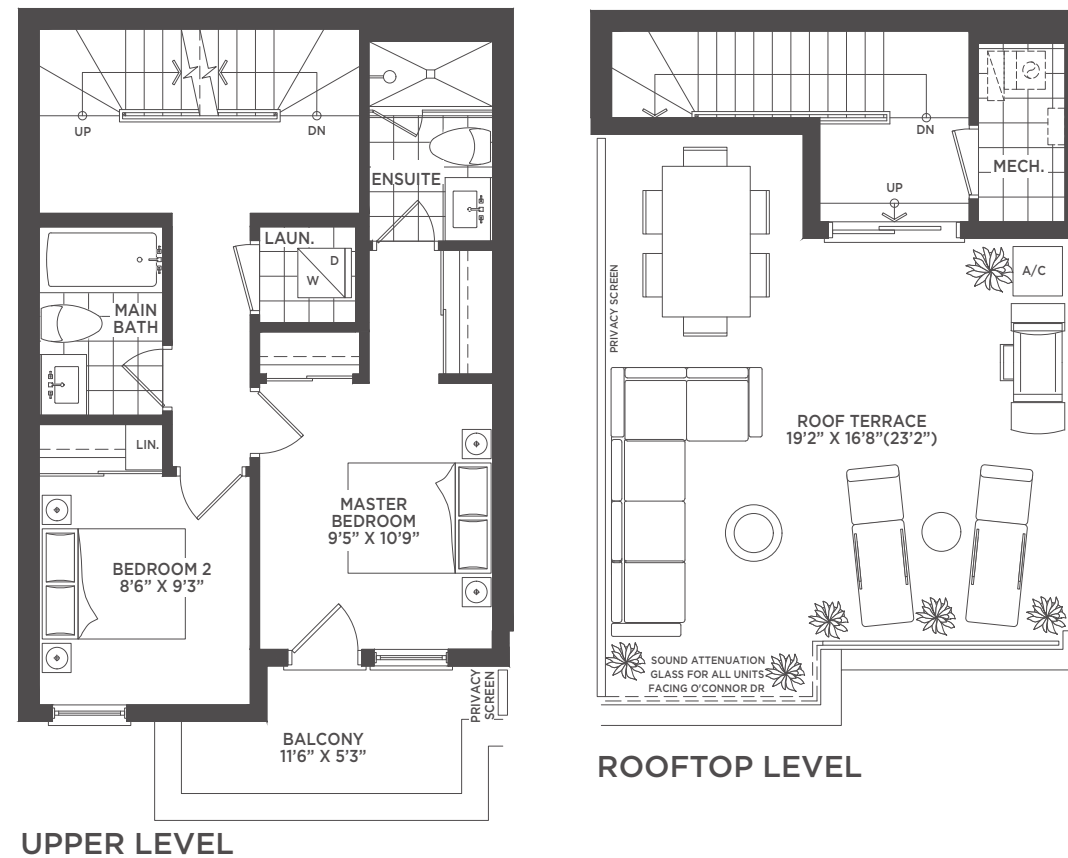

MAIN LEVEL

UPPER LEVEL

ROOFTOP LEVEL