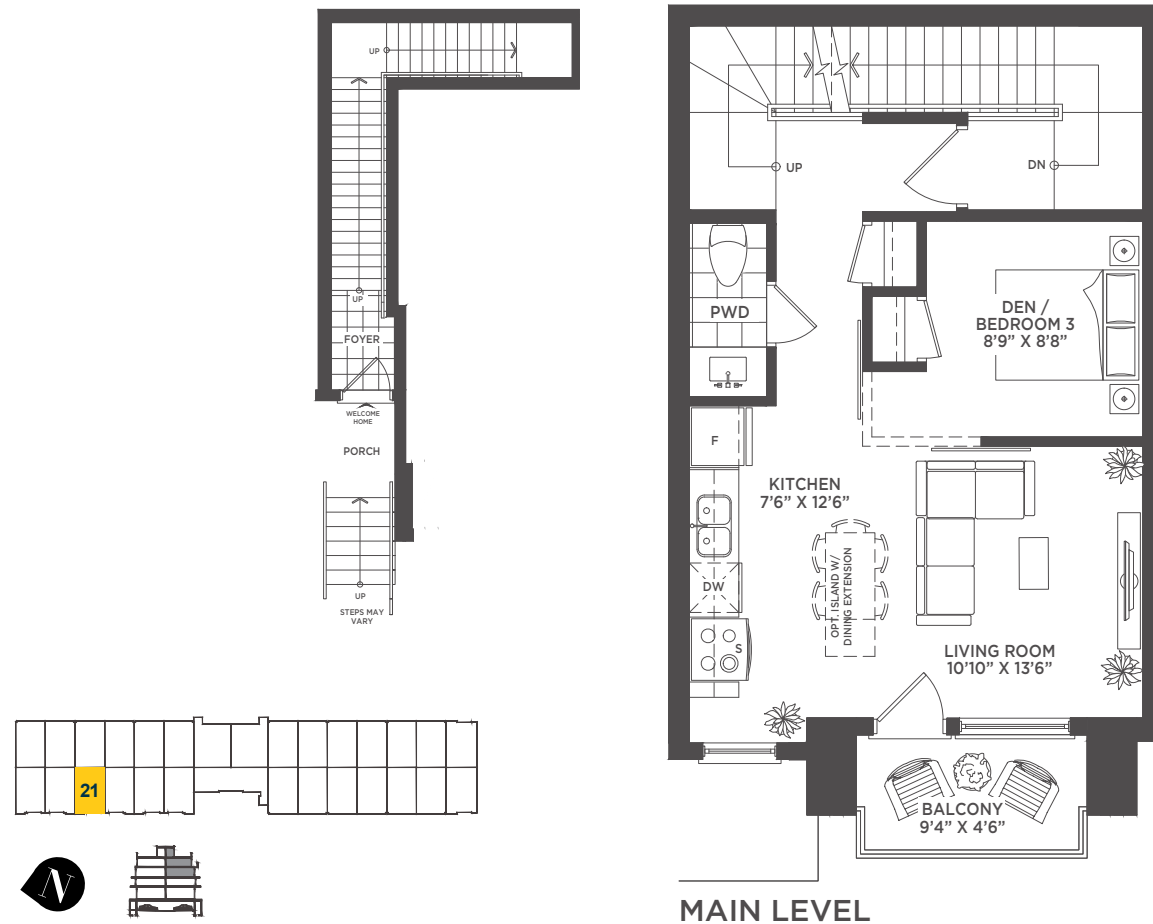

STANDARD FEATURES

- Soaring 9' Ceilings
- Custom-Designed Soft-Close Cabinetry
- Gleaming Quartz Countertop & Glass Tile Backsplash
- Full 4-Piece Appliance Package
- Spa-Style Rain Showerhead
- Premium Laminate Flooring Throughout
- Sleek Porcelain or Ceramic Tile in All Wet Areas
- Natural Gas BBQ Hookup to Exterior

CUSTOM FINISHES FOR THE HOLLAND 21

- Upgraded Kitchen Cabinetry & Backsplash
- Upgraded Primary Ensuite Vanity Cabinetry
- Quartz Waterfall Kitchen Countertop With 1.5" Edge
- Torlys 7" Rigidwood Firm Premier Vinyl Flooring
- Upgraded Tile Selections & Grout Colour Throughout
- Modern Square Profile Railing, Pickets, & Newel Post

ELEGANT CURATED DECOR PACKAGE

MAIN LEVEL