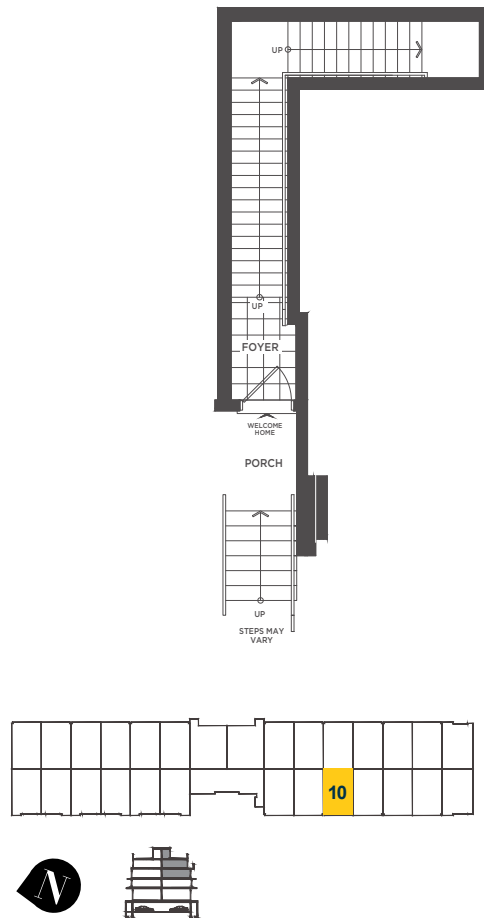

## THE WESTVIEW • 6

**3 BEDROOM**  
**2.5 BATHS**

**1,325 SQ.FT. INTERIOR**  
**470 SQ.FT. BALCONIES + TERRACE**

## ELEGANT CURATED DECOR PACKAGE

CONTACT US  
 INFO@AMSTERDAMTOWNS.COM | 905-286-5270

**A M S T E R D A M**  
 URBAN TOWNHOMES

**THE WESTVIEW • 10**

**3 BEDROOM**  
**2.5 BATHS**  
**1,325 SQ.FT. INTERIOR**  
**470 SQ.FT. BALCONIES + TERRACE**