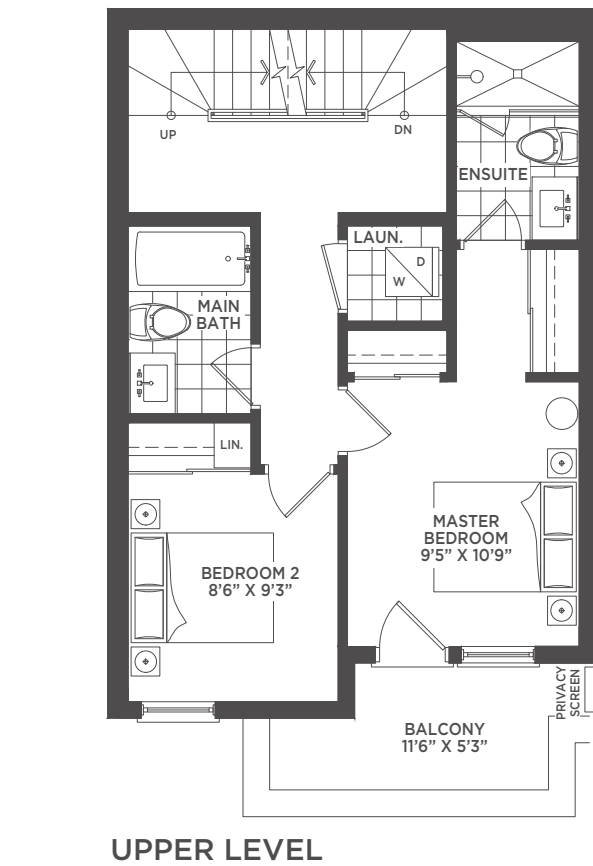

## THE WESTVIEW • 6

**3 BEDROOM**  
**2.5 BATHS**

**1,325 SQ.FT. INTERIOR**  
**470 SQ.FT. BALCONIES + TERRACE**

## STANDARD FEATURES

- Soaring 9' Ceilings
- Custom-Designed Soft-Close Cabinetry
- Gleaming Quartz Countertop & Glass Tile Backsplash
- Full 4-Piece Appliance Package
- Spa-Style Rain Showerhead
- Premium Laminate Flooring Throughout
- Sleek Porcelain or Ceramic Tile in All Wet Areas
- Natural Gas BBQ Hookup to Exterior