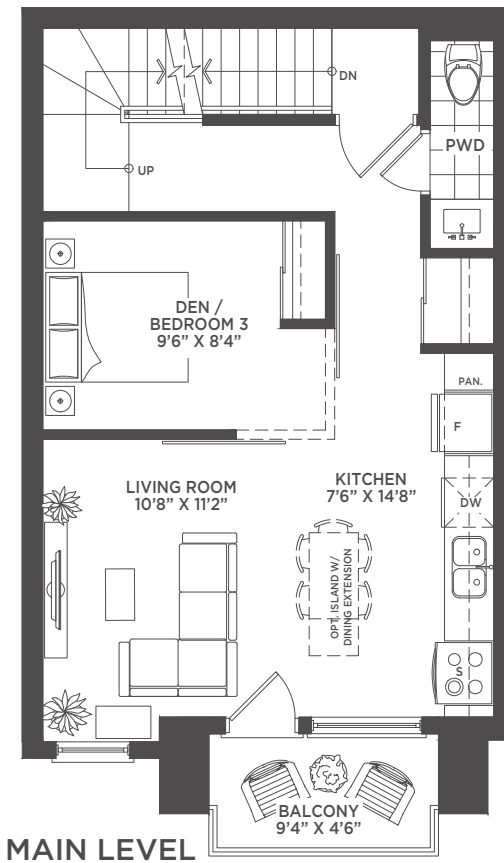

## THE WESTVIEW • 6

**3 BEDROOM**  
**2.5 BATHS**

**1,325 SQ.FT. INTERIOR**  
**470 SQ.FT. BALCONIES + TERRACE**

## STANDARD FEATURES

- Soaring 9' Ceilings
- Custom-Designed Soft-Close Cabinetry
- Gleaming Quartz Countertop & Glass Tile Backsplash
- Full 4-Piece Appliance Package
- Spa-Style Rain Showerhead
- Premium Laminate Flooring Throughout
- Sleek Porcelain or Ceramic Tile in All Wet Areas
- Natural Gas BBQ Hookup to Exterior

## CUSTOM FINISHES FOR THE WESTVIEW 6

- Upgraded Kitchen Cabinetry & Backsplash
- Upgraded Vanity Cabinetry in All Bathrooms
- Quartz Waterfall Kitchen Countertop With 1.5" Edge
- Torlys 7" Rigidwood Firm Premier Vinyl Flooring
- Upgraded Tile Selections & Grout Colour Throughout
- Frameless Mirror Closet Doors

## ELEGANT CURATED DECOR PACKAGE

CONTACT US  
 INFO@AMSTERDAMTOWNS.COM | 905-286-5270

**A M S T E R D A M**  
 URBAN TOWNHOMES

**THE WESTVIEW • 10**

**3 BEDROOM**  
**2.5 BATHS**  
**1,325 SQ.FT. INTERIOR**  
**470 SQ.FT. BALCONIES + TERRACE**