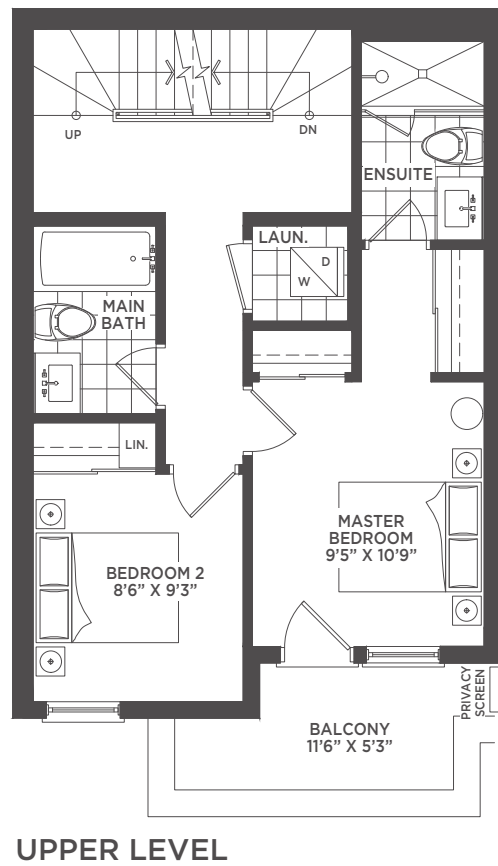

## THE WESTVIEW • 6

**3 BEDROOM**  
**2.5 BATHS**

**1,325 SQ.FT. INTERIOR**  
**470 SQ.FT. BALCONIES + TERRACE**

## STANDARD FEATURES

- Soaring 9' Ceilings
- Custom-Designed Soft-Close Cabinetry
- Gleaming Quartz Countertop & Glass Tile Backsplash
- Full 4-Piece Appliance Package
- Spa-Style Rain Showerhead
- Premium Laminate Flooring Throughout
- Sleek Porcelain or Ceramic Tile in All Wet Areas
- Natural Gas BBQ Hookup to Exterior

## ELEGANT CURATED DECOR PACKAGE

CONTACT US  
 INFO@AMSTERDAMTOWNS.COM | 905-286-5270

**A M S T E R D A M**  
 URBAN TOWNHOMES

**THE WESTVIEW • 10**

**3 BEDROOM**  
**2.5 BATHS**  
**1,325 SQ.FT. INTERIOR**  
**470 SQ.FT. BALCONIES + TERRACE**