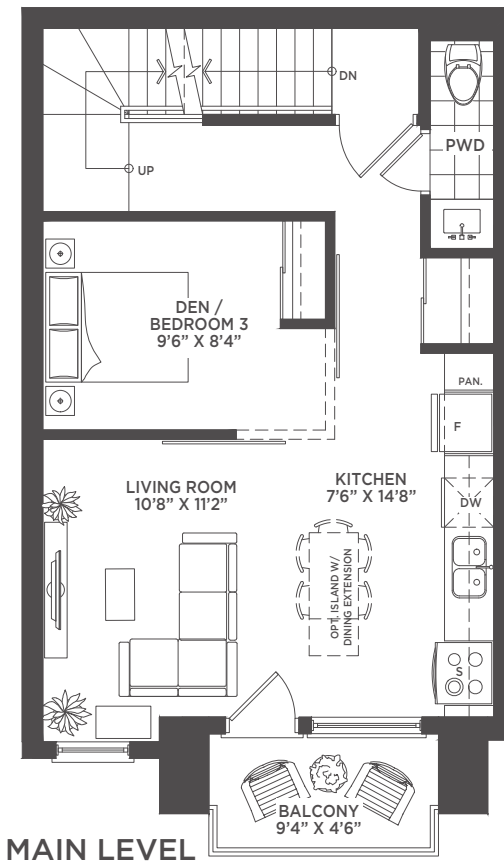

## THE WESTVIEW • 6

**3 BEDROOM**  
**2.5 BATHS**

**1,325 SQ.FT. INTERIOR**  
**470 SQ.FT. BALCONIES + TERRACE**

## STANDARD FEATURES

- Soaring 9' Ceilings
- Custom-Designed Soft-Close Cabinetry
- Gleaming Quartz Countertop & Glass Tile Backsplash
- Full 4-Piece Appliance Package
- Spa-Style Rain Showerhead
- Premium Laminate Flooring Throughout
- Sleek Porcelain or Ceramic Tile in All Wet Areas
- Natural Gas BBQ Hookup to Exterior