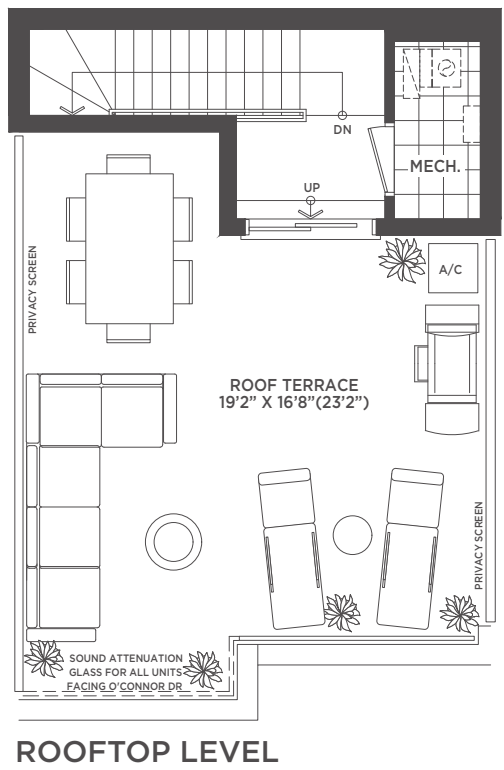

## THE WESTVIEW • 6

**3 BEDROOM**  
**2.5 BATHS**

**1,325 SQ.FT. INTERIOR**  
**470 SQ.FT. BALCONIES + TERRACE**

## STANDARD FEATURES

- Soaring 9' Ceilings
- Custom-Designed Soft-Close Cabinetry
- Gleaming Quartz Countertop & Glass Tile Backsplash
- Full 4-Piece Appliance Package
- Spa-Style Rain Showerhead
- Premium Laminate Flooring Throughout
- Sleek Porcelain or Ceramic Tile in All Wet Areas
- Natural Gas BBQ Hookup to Exterior

## ELEGANT CURATED DECOR PACKAGE

CONTACT US  
 INFO@AMSTERDAMTOWNS.COM | 905-286-5270

**A M S T E R D A M**  
 URBAN TOWNHOMES

**THE WESTVIEW • 10**

**3 BEDROOM**  
**2.5 BATHS**  
**1,325 SQ.FT. INTERIOR**  
**470 SQ.FT. BALCONIES + TERRACE**