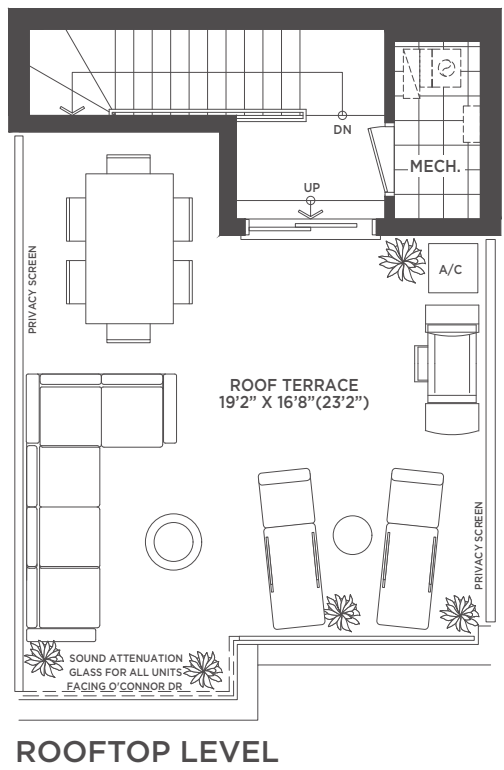

## THE WESTVIEW • 6

**3 BEDROOM**  
**2.5 BATHS**

**1,325 SQ.FT. INTERIOR**  
**470 SQ.FT. BALCONIES + TERRACE**

## STANDARD FEATURES

- Soaring 9' Ceilings
- Custom-Designed Soft-Close Cabinetry
- Gleaming Quartz Countertop & Glass Tile Backsplash
- Full 4-Piece Appliance Package
- Spa-Style Rain Showerhead
- Premium Laminate Flooring Throughout
- Sleek Porcelain or Ceramic Tile in All Wet Areas
- Natural Gas BBQ Hookup to Exterior