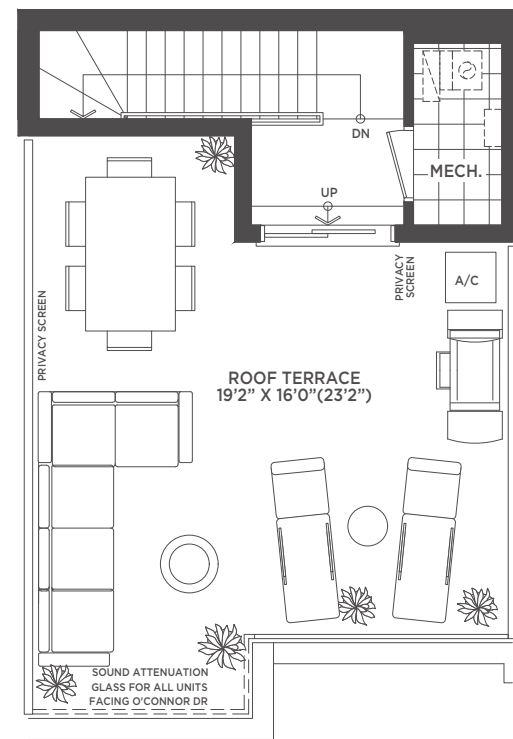

CONTACT US  
 INFO@AMSTERDAMTOWNS.COM | 905-286-5270

**A M S T E R D A M**  
 URBAN TOWNHOMES

**THE VICTORIA • 8**

**3 BEDROOM  
 2.5 BATHS**

**1,325 SQ.FT. INTERIOR  
 470 SQ.FT. BALCONIES + TERRACE**

MAIN LEVEL

UPPER LEVEL

ROOFTOP LEVEL