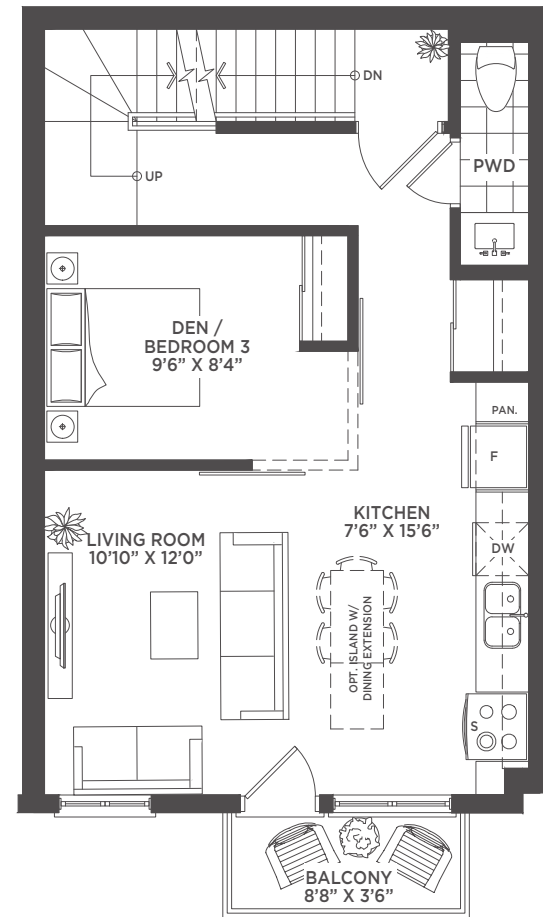

CONTACT US  
 INFO@AMSTERDAMTOWNS.COM | 905-286-5270

**A M S T E R D A M**  
 URBAN TOWNHOMES

**THE VICTORIA • 8**

**3 BEDROOM  
 2.5 BATHS**

**1,325 SQ.FT. INTERIOR  
 470 SQ.FT. BALCONIES + TERRACE**

MAIN LEVEL

UPPER LEVEL

ROOFTOP LEVEL

## STANDARD FEATURES

- Soaring 9' Ceilings
- Custom-Designed Soft-Close Cabinetry
- Gleaming Quartz Countertop & Glass Tile Backsplash
- Full 4-Piece Appliance Package
- Spa-Style Rain Showerhead
- Premium Laminate Flooring Throughout
- Sleek Porcelain or Ceramic Tile in All Wet Areas
- Natural Gas BBQ Hookup to Exterior

MAIN LEVEL