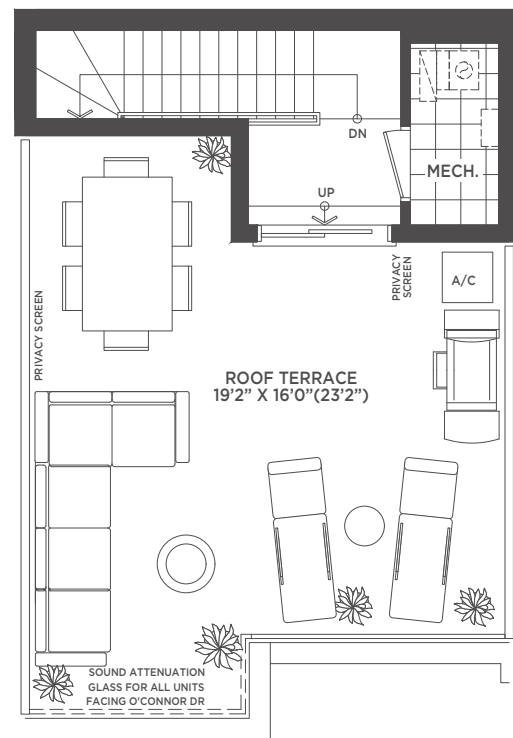

## STANDARD FEATURES

- Soaring 9' Ceilings
- Custom-Designed Soft-Close Cabinetry
- Gleaming Quartz Countertop & Glass Tile Backsplash
- Full 4-Piece Appliance Package
- Spa-Style Rain Showerhead
- Premium Laminate Flooring Throughout
- Sleek Porcelain or Ceramic Tile in All Wet Areas
- Natural Gas BBQ Hookup to Exterior

## CUSTOM FINISHES FOR THE VICTORIA 12

- Upgraded Kitchen Cabinetry & Backsplash
- Upgraded Vanity Cabinetry in All Bathrooms
- Quartz Waterfall Kitchen Countertop With 1.5" Edge
- Torlys 7" Rigidwood Firm Premier Vinyl Flooring
- Upgraded Tile Selections & Grout Colour Throughout

## ELEGANT CURATED DECOR PACKAGE

UPPER LEVEL

ROOFTOP LEVEL