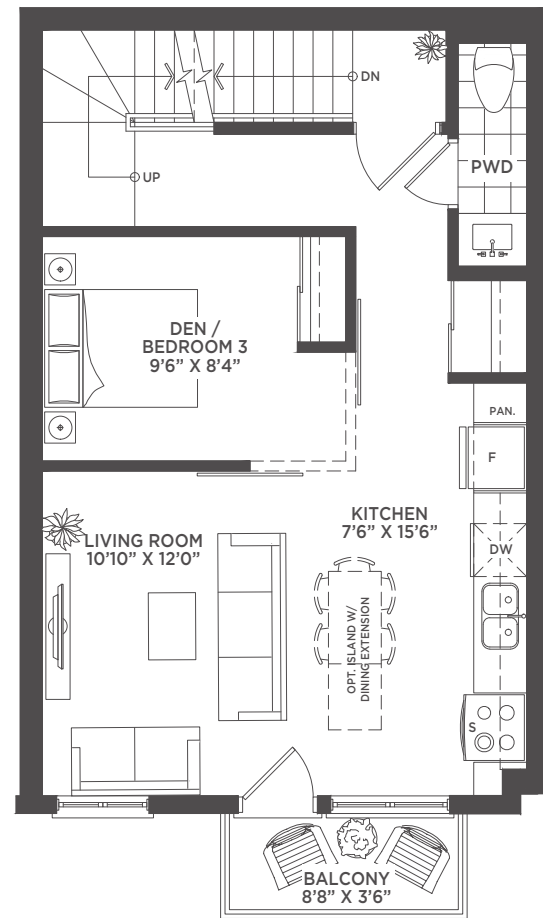

## STANDARD FEATURES

- Soaring 9' Ceilings
- Custom-Designed Soft-Close Cabinetry
- Gleaming Quartz Countertop & Glass Tile Backsplash
- Full 4-Piece Appliance Package
- Spa-Style Rain Showerhead
- Premium Laminate Flooring Throughout
- Sleek Porcelain or Ceramic Tile in All Wet Areas
- Natural Gas BBQ Hookup to Exterior

## CUSTOM FINISHES FOR THE VICTORIA 8

- Upgraded Kitchen Cabinetry & Backsplash
- Upgraded Vanity Cabinetry in All Bathrooms
- Quartz Waterfall Kitchen Countertop With 1.5" Edge
- Torlys 7" Rigidwood Firm Premier Vinyl Flooring
- Upgraded Tile Selections & Grout Colour Throughout
- Frameless Mirror Closet Doors

## ELEGANT CURATED DECOR PACKAGE

CONTACT US  
 INFO@AMSTERDAMTOWNS.COM | 905-286-5270

**A M S T E R D A M**  
 URBAN TOWNHOMES

**THE VICTORIA • 12**

**3 BEDROOM  
 2.5 BATHS**

**1,325 SQ.FT. INTERIOR  
 470 SQ.FT. BALCONIES + TERRACE**

MAIN LEVEL