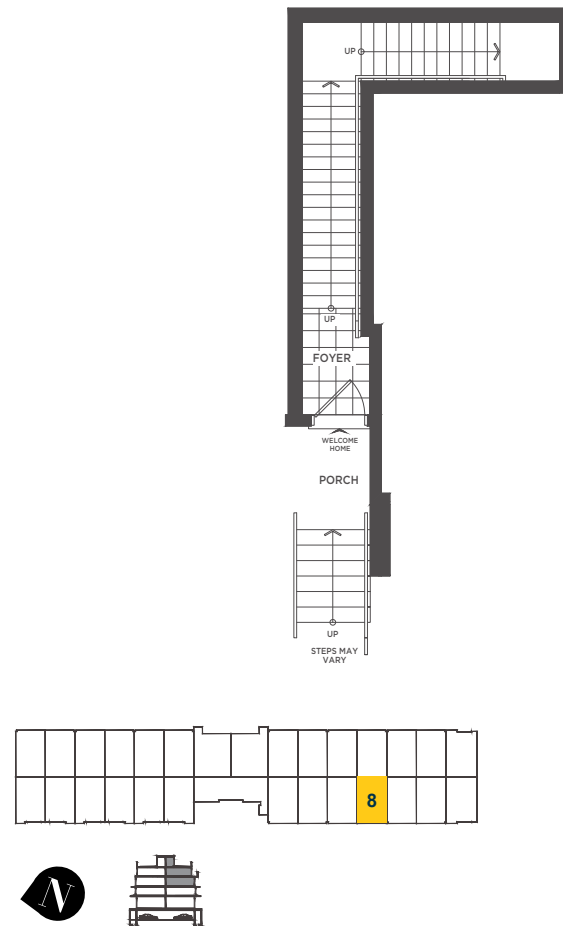

CONTACT US  
 INFO@AMSTERDAMTOWNS.COM | 905-286-5270

**A M S T E R D A M**  
 URBAN TOWNHOMES

**THE VICTORIA • 8**

**3 BEDROOM  
 2.5 BATHS**

**1,325 SQ.FT. INTERIOR  
 470 SQ.FT. BALCONIES + TERRACE**

MAIN LEVEL

UPPER LEVEL

ROOFTOP LEVEL

MAIN LEVEL