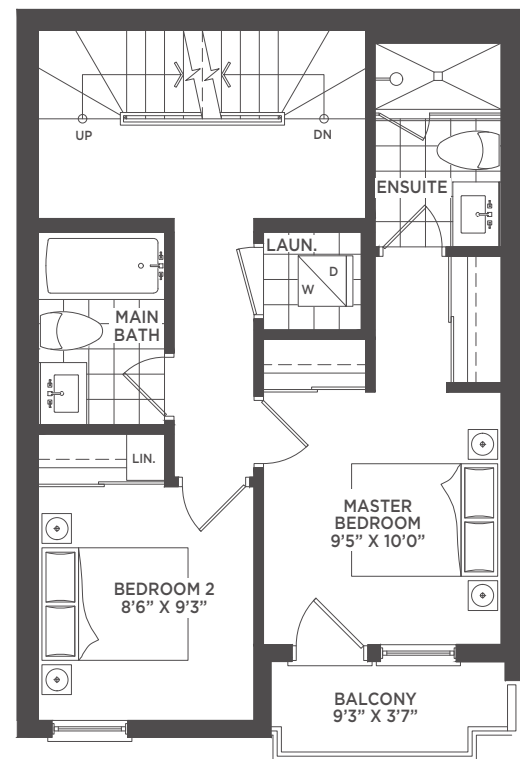

UPPER LEVEL