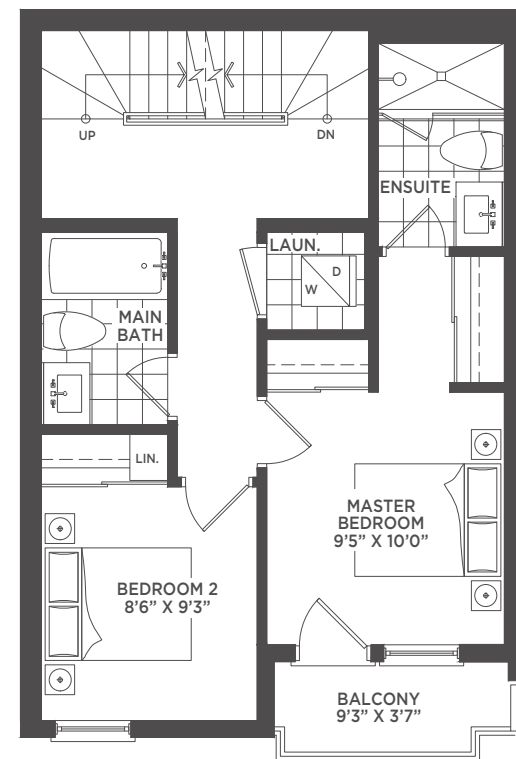

CONTACT US  
 INFO@AMSTERDAMTOWNS.COM | 905-286-5270

**A M S T E R D A M**  
 URBAN TOWNHOMES

**THE VICTORIA • 8**

**3 BEDROOM  
 2.5 BATHS**

**1,325 SQ.FT. INTERIOR  
 470 SQ.FT. BALCONIES + TERRACE**

MAIN LEVEL

UPPER LEVEL

ROOFTOP LEVEL

## STANDARD FEATURES

- Soaring 9' Ceilings
- Custom-Designed Soft-Close Cabinetry
- Gleaming Quartz Countertop & Glass Tile Backsplash
- Full 4-Piece Appliance Package
- Spa-Style Rain Showerhead
- Premium Laminate Flooring Throughout
- Sleek Porcelain or Ceramic Tile in All Wet Areas
- Natural Gas BBQ Hookup to Exterior

MAIN LEVEL