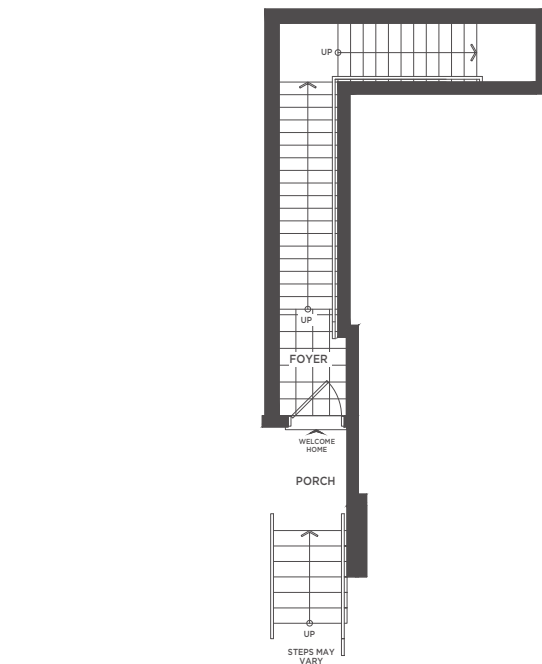

## ELEGANT CURATED DECOR PACKAGE

CONTACT US  
 INFO@AMSTERDAMTOWNS.COM | 905-286-5270

**A M S T E R D A M**  
 URBAN TOWNHOMES

**THE VICTORIA • 12**

**3 BEDROOM  
 2.5 BATHS**

**1,325 SQ.FT. INTERIOR  
 470 SQ.FT. BALCONIES + TERRACE**

MAIN LEVEL