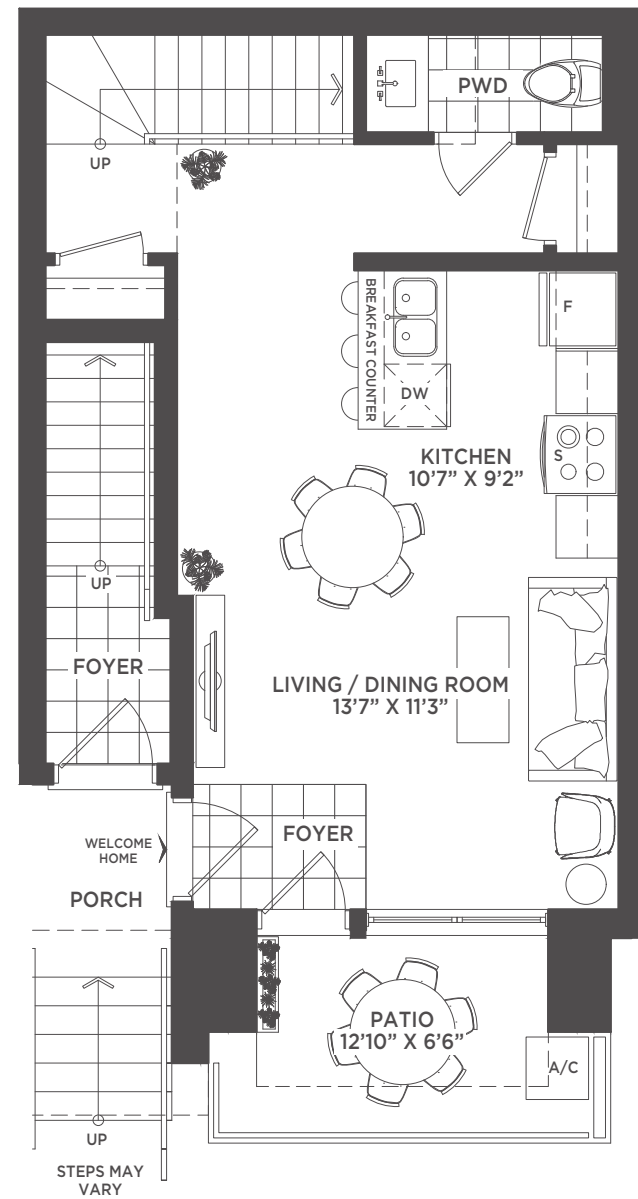

THE VALOR - 2A-1

TWO BEDROOM

990 SQ. FT. OF INDOOR LIVING SPACE
PLUS 70 SQ. FT. OF OUTDOOR LIVING SPACE

MAIN LEVEL

UPPER LEVEL

Key Plan

Section

Materials, specifications, and floor plans are subject to change without notice. All floor plans are approximate dimensions. Actual usable floor space may vary from the stated floor area. E. & O.E.