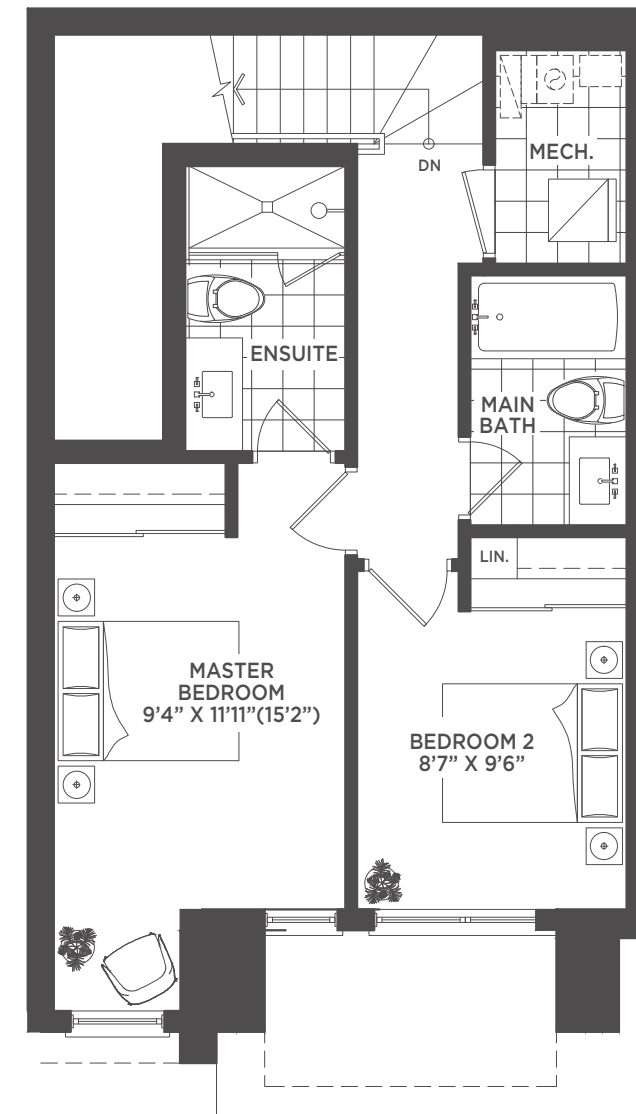

THE VALOR - 2A-1

TWO BEDROOM

990 SQ. FT. OF INDOOR LIVING SPACE
PLUS 70 SQ. FT. OF OUTDOOR LIVING SPACE

MAIN LEVEL

UPPER LEVEL

Key Plan

Section

Materials, specifications, and floor plans are subject to change without notice. All floor plans are approximate dimensions. Actual usable floor space may vary from the stated floor area. E. & O.E.